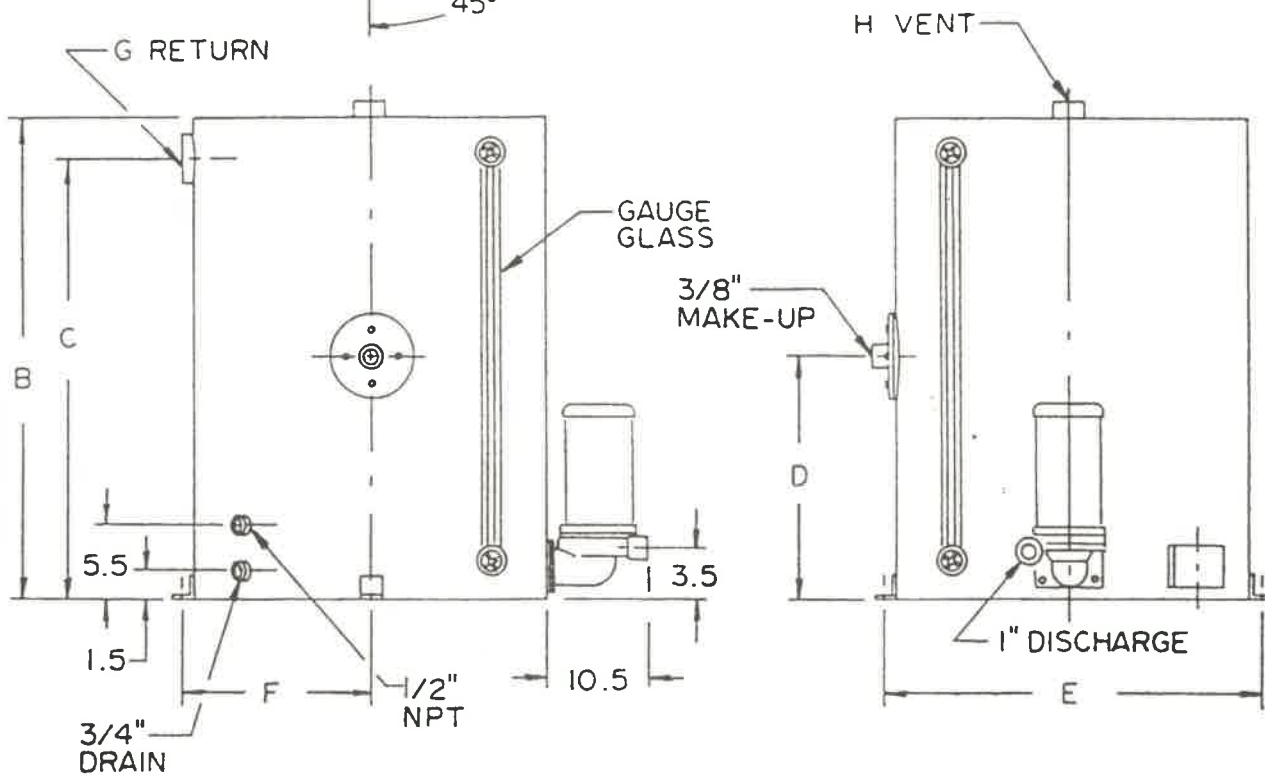

BMX 49-V  
 BMX 71-V  
 BMX 117-V

DIMENSIONS (INCHES)

CAPACITY	A	B	C	D	E	F	G	H
49 GAL.	22	30	27.5	15	24	12	2.5	1.25
71 GAL.	24	36	32.5	18	26	13	3	1.5
117 GAL.	24	60	56.5	30	26	13	4	2

NOTE: DIMENSIONS ARE SUBJECT TO CHANGE WITHOUT NOTICE AND ARE NOT INTENDED FOR CONSTRUCTION PURPOSES.