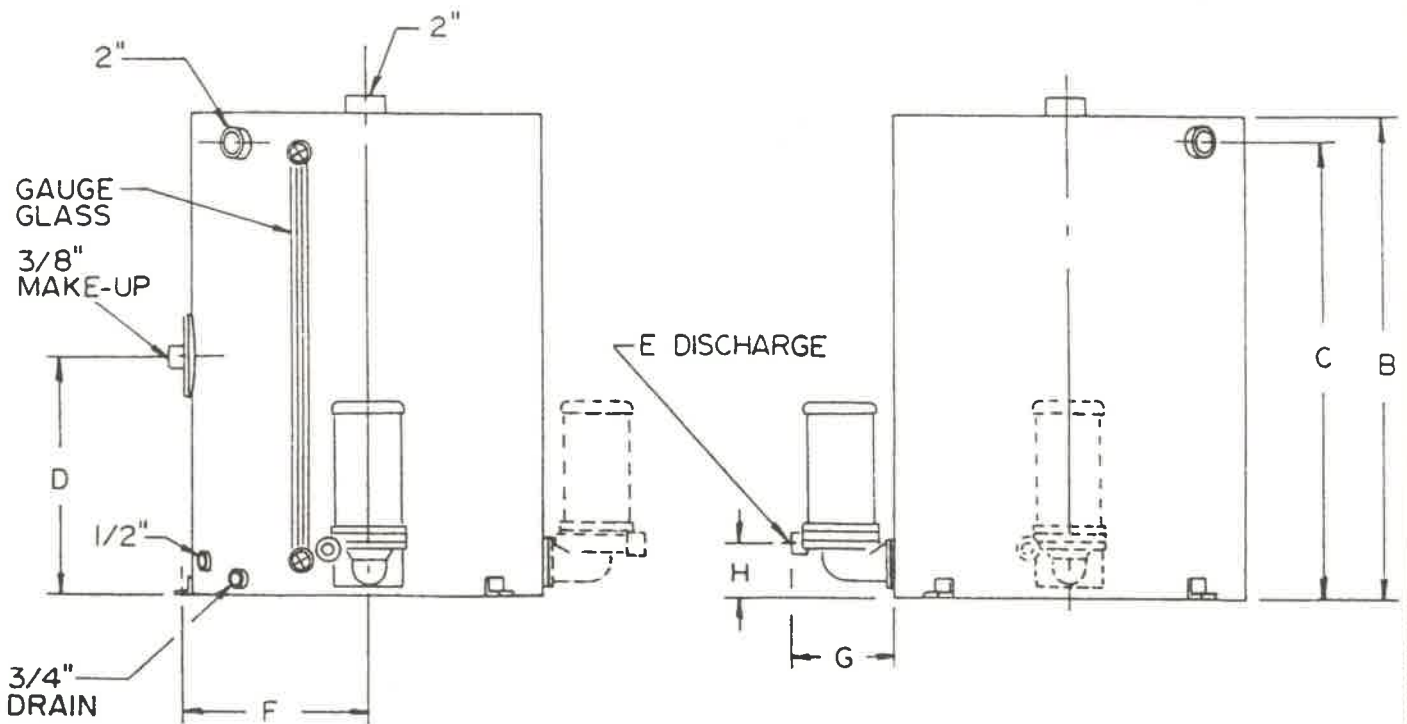

BMX110-V
BMX211-V*

* 30 GPM PUMP CAPACITY

DIMENSIONS (INCHES)

CAPACITY	A	B	C	D	E	F	G	H
110 GAL.	30	36	33.75	18	1	16	10.5	3.5
211 GAL.	36	48	45.75	24	1.25	19	13	4.5

NOTE: DIMENSIONS ARE SUBJECT TO CHANGE WITHOUT NOTICE AND ARE NOT INTENDED FOR CONSTRUCTION PURPOSES.