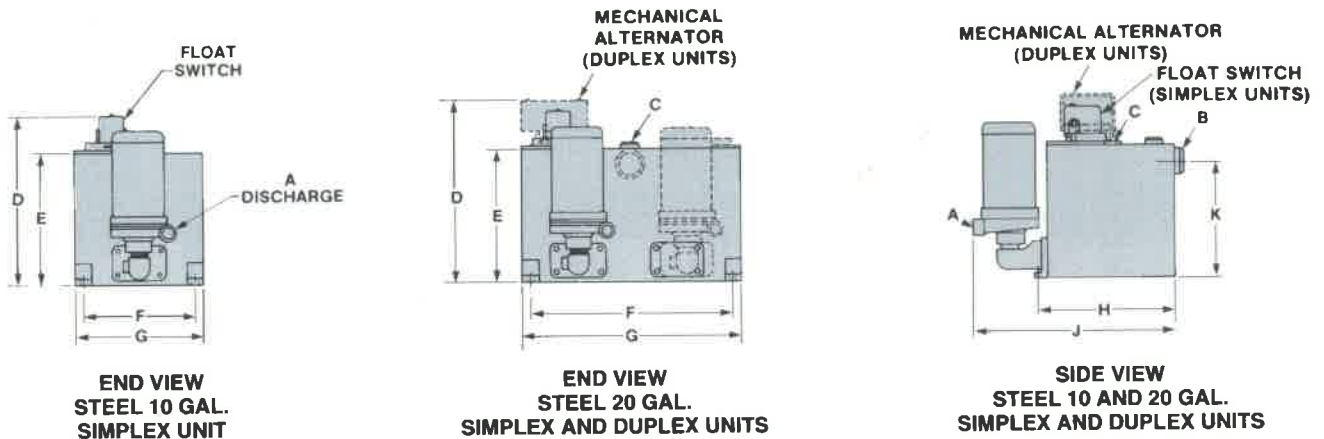

CAST IRON RECEIVERS

DIMENSIONAL DATA (IN INCHES)

RECEIVER SIZE	A	B	C	D	E	F	G	H	J	K	L	M	N	O	P
Simplex 6 Gal.	1	1	2	14.5	14.5	9.5				9.9		27	1.2		
Simplex 15 Gal.	1	1	2	21	15.6	17.6	19.8		26.5	13.3	9.3				1
Duplex 15 Gal.	1	1	2	21.5	15.6	17.6	19.8		26.5	13.3	9.3				1
Simplex 21 Gal.	1	1.2	2	18	12.4	22.7	27.7	18	31.8	10.2				1.5	1.5
Duplex 21 Gal.	1	1.2	2	18.4	12.4	22.7	27.7	18	31.8	10.2				1.5	1.5
Simplex 45 Gal.	1	1.5	2.5	19.3	17.3	26.7	28.7	20	36.7	15				2.8	1
Duplex 45 Gal.	1	1.5	2.5	21.3	17.3	26.7	28.7	20	36.7	15				2.8	1

STEEL RECEIVERS

DIMENSIONAL DATA (IN INCHES)

RECEIVER SIZE	A	B	C	D	E	F	G	H	J	K
Simplex 10 Gal.	1	2	1	18.2	14.2	12.5	14.3	15.2	25.2	12.7
Simplex 20 Gal.	1	2	1	18.2	14.2	22.5	24.3	15.2	25.2	12.7
Duplex 20 Gal.	1	2	1	19.7	14.2	22.5	24.3	15.2	25.2	12.7
Simplex 45 Gal.	1	3	2	22.4	18.4	24.4	26.4	24.4	35.4	15.7
Duplex 45 Gal.	1	3	2	24.4	18.4	24.4	26.4	24.4	35.4	15.7