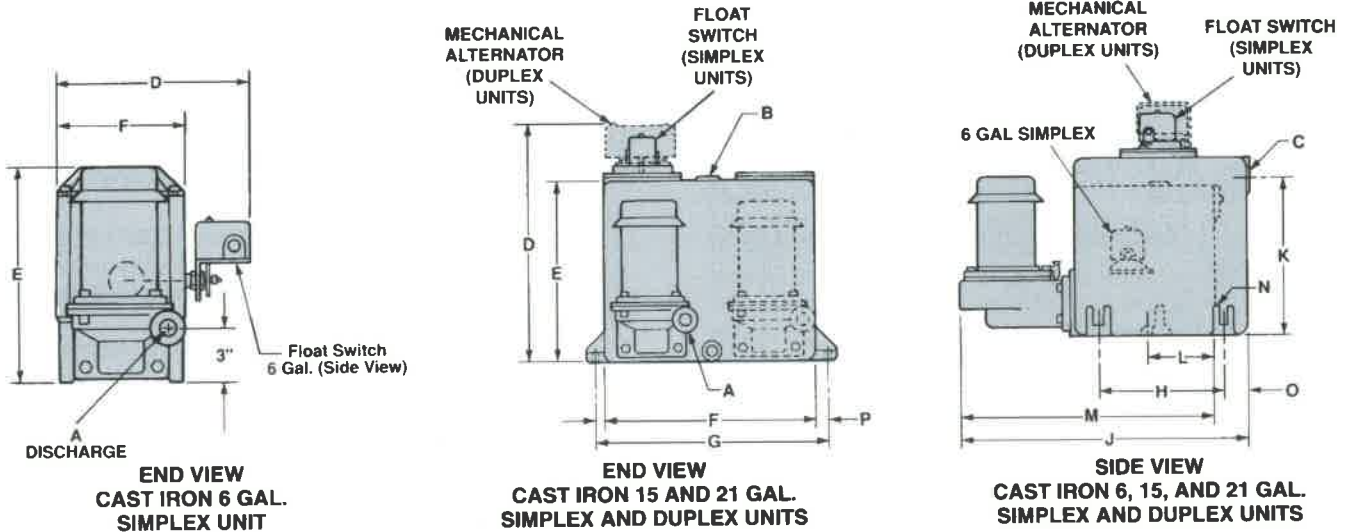

CAST IRON RECEIVERS

DIMENSIONAL DATA (IN INCHES)

RECEIVER SIZE	A	B	C	D	E	F	G	H	J	K	L	M	N	O	P
Simplex 6 Gal.	1	1	2	14.5	14.5	9.5				9.9		27	1.2		
Simplex 15 Gal.	1	1	2	21	15.6	17.6	19.8		26.5	13.3	9.3				1
Duplex 15 Gal.	1	1	2	21.5	15.6	17.6	19.8		26.5	13.3	9.3				1
Simplex 21 Gal.	1	1.2	2	18	12.4	22.7	27.7	18	31.8	10.2				1.5	1.5
Duplex 21 Gal.	1	1.2	2	18.4	12.4	22.7	27.7	18	31.8	10.2				1.5	1.5
Simplex 45 Gal.	1	1.5	2.5	19.3	17.3	26.7	28.7	20	36.7	15				2.8	1
Duplex 45 Gal.	1	1.5	2.5	21.3	17.3	26.7	28.7	20	36.7	15				2.8	1

STEEL RECEIVERS

DIMENSIONAL DATA (IN INCHES)

RECEIVER SIZE	A	B	C	D	E	F	G	H	J	K
Simplex 10 Gal.	1	2	1	18.2	14.2	12.5	14.3	15.2	25.2	12.7
Simplex 20 Gal.	1	2	1	18.2	14.2	22.5	24.3	15.2	25.2	12.7
Duplex 20 Gal.	1	2	1	19.7	14.2	22.5	24.3	15.2	25.2	12.7
Simplex 45 Gal.	1	3	2	22.4	18.4	24.4	26.4	24.4	35.4	15.7
Duplex 45 Gal.	1	3	2	24.4	18.4	24.4	26.4	24.4	35.4	15.7