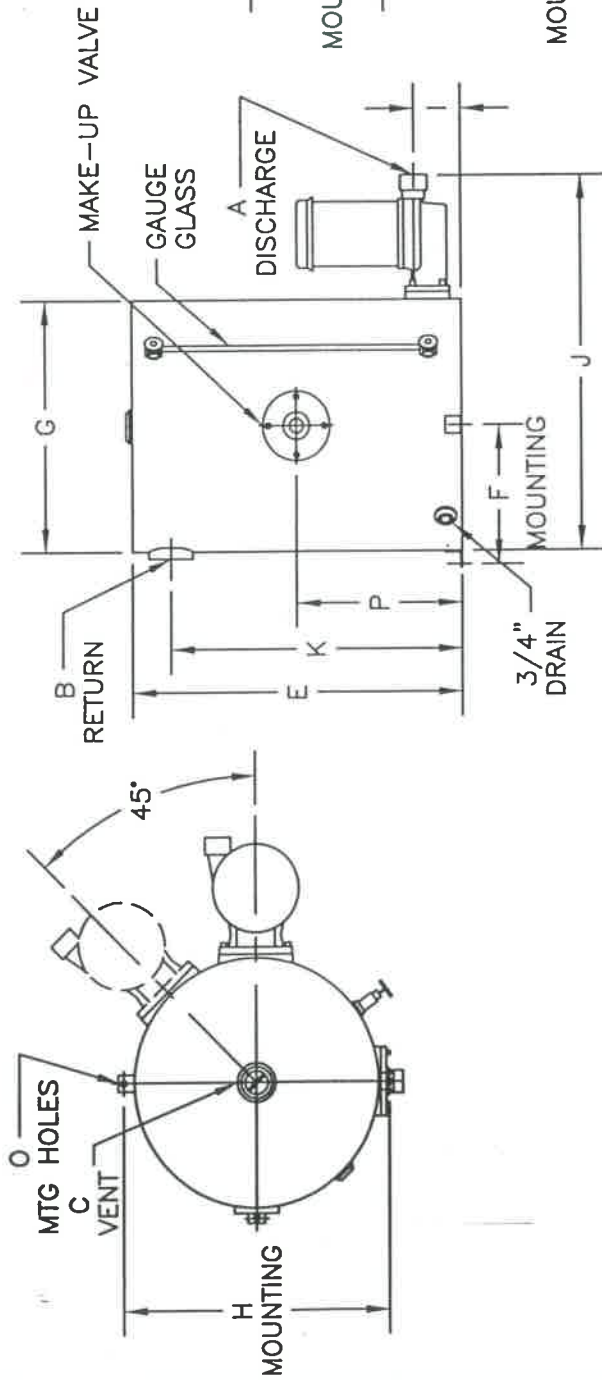

LOCKWOOD PRODUCTS BMX BOILER FEED SYSTEMS WITH VERTICAL RECEIVERS

TOP VIEW
49, 71, 117 & 150 GAL.

TOP VIEW
110 & 211 GAL.

SIMPLEX	DUPLEX	SIZE	A	B	C	E	F	G	H	I	J	K	O	P
BMX49VS	BMX49VD	49 GAL	1	2.5	1.25	30	12	22	24	3.875	32.5	26.5	0.625	15
BMX71VS	BMX71VD	71 GAL	1	3	1.5	36	13	24	26	3.875	34.5	32.5	0.625	18
BMX110VS	BMX110VD	110 GAL	1	2	2	36	16.375	30	-----	3.875	40.5	33.75	0.625	18
BMX117VS	BMX117VD	117 GAL	1	4	2	60	13	24	26	3.875	34.5	56.5	0.625	30
BMX150VS	BMX150VD	150 GAL												
BMX211VS	BMX211VD	211 GAL	1.25	2	2	48	19	36	-----	3.875	46.5	45.75	0.625	24

All dimensions in inches.
Not intended for construction purposes.

LOCKWOOD PRODUCTS, INC.
4450 COMMERCE DRIVE, SW
P.O. BOX 43961
ATLANTA, GA 30336
PH: 404-505-2520 FAX: 404-505-2518 TOLL FREE: 1-800-365-1500