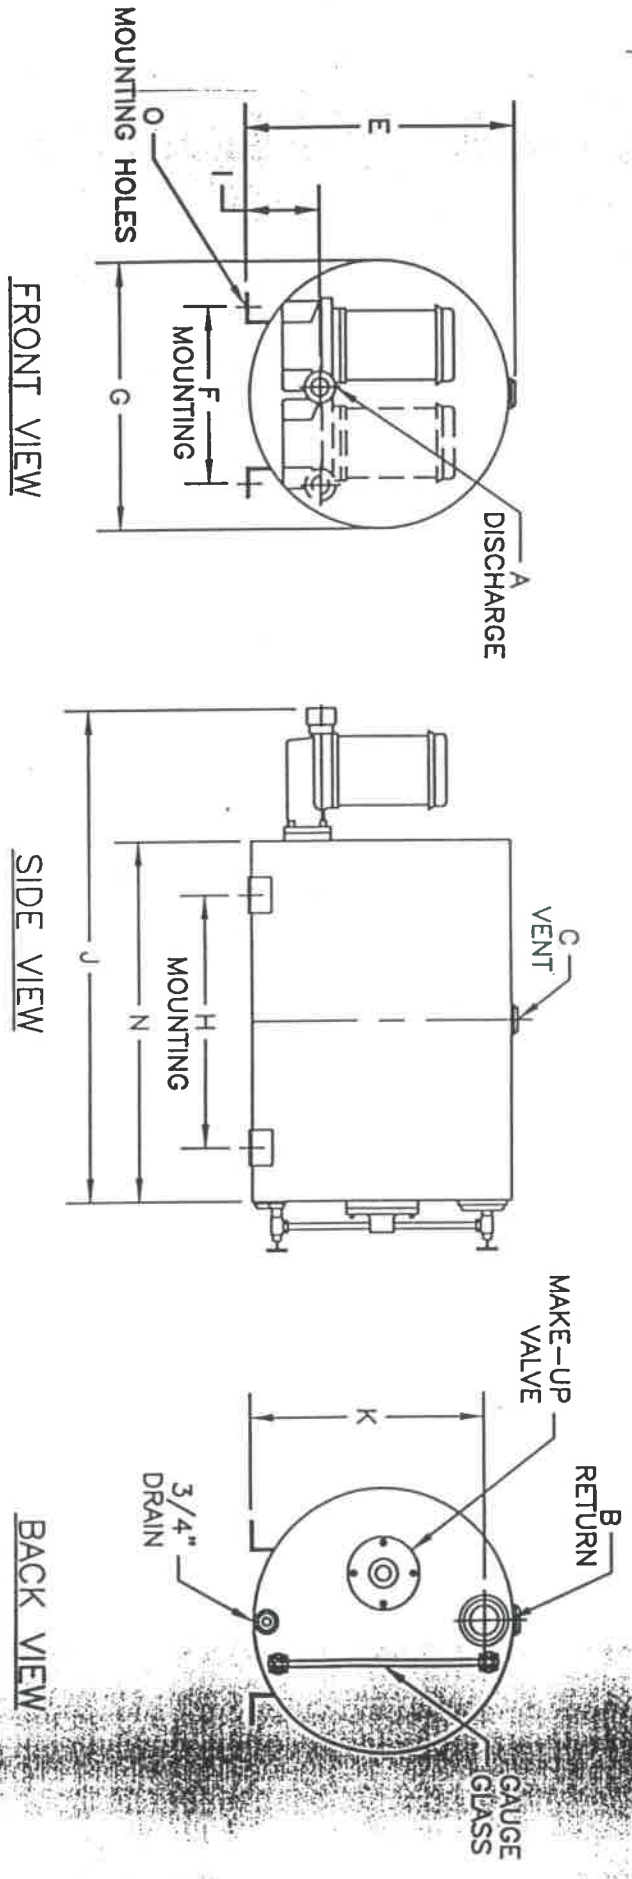

LOCKWOOD PRODUCTS BMX BOILER FEED SYSTEMS WITH HORIZONTAL RECEIVERS

DUPLEX	SIZE	A	B	C	E	F	G	H	I	J	K	N	O
BMX49D	49 GAL	1	2.5	1.25	23	15	22	21	6	40.5	20.125	30	10.625
BMX71D	71 GAL	1	3	1.5	25.375	15	24	21	5.875	46.5	21.5	38	10.625
BMX117D	117 GAL	1	4	2	25.375	15	24	30	5.875	70.5	21.25	60	10.625
BMX150D	150 GAL	1	4	2	32.5	28	30	24	5.625	58.5	28.5	48	10.625

All dimensions in inches.
Not intended for construction purposes.

LOCKWOOD PRODUCTS, INC.
4450 COMMERCE DRIVE, SW
P.O. BOX 43961
ATLANTA, GA 30336
PH: 404-505-2520 FAX: 404-505-2518 TOLL FREE: 1-800-365-1500